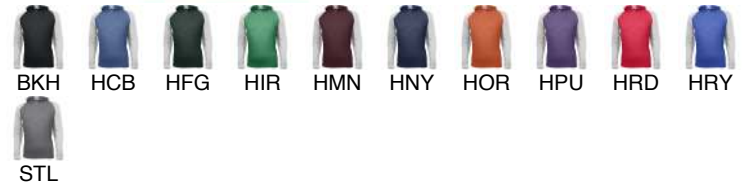

## Unisex Adult Garments

**P400**

**Adult Manic L/S Hooded T**

- 100% 60/40 Ringspun Cotton/Polyester
- Heathered Jersey Knit
- Raglan Cut/3 Needle Coverstitching
- Unisex fit
- Adult S-2XL
- Limited Quantity