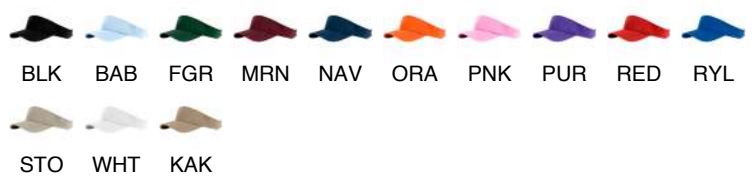

Headwear

CT4940

Adult Unisex Garment Washed Visor

- 100% garment washed cotton
- Precurved bill
- Back strap w/ velcro closure
- Adult fit 6 5/8- 7 3/8