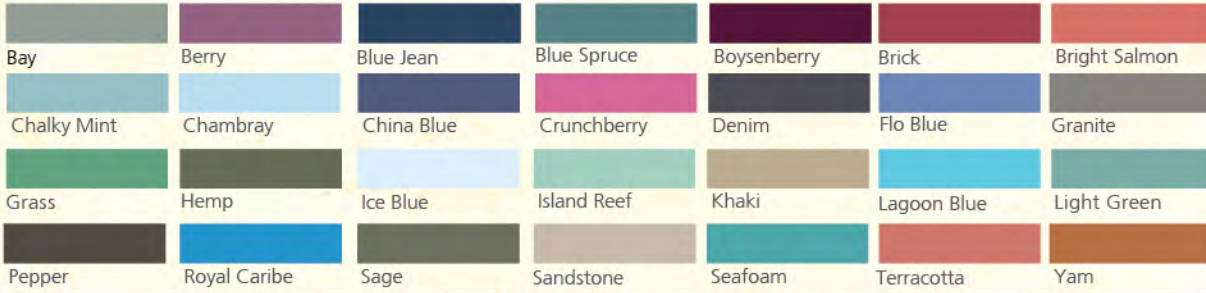

C1717 Comfort Colors Men's Garment Dye SS

(5.6 oz pigment dyed: $12.75 S-XL, $14.25 2XL, $15.25 3XL)