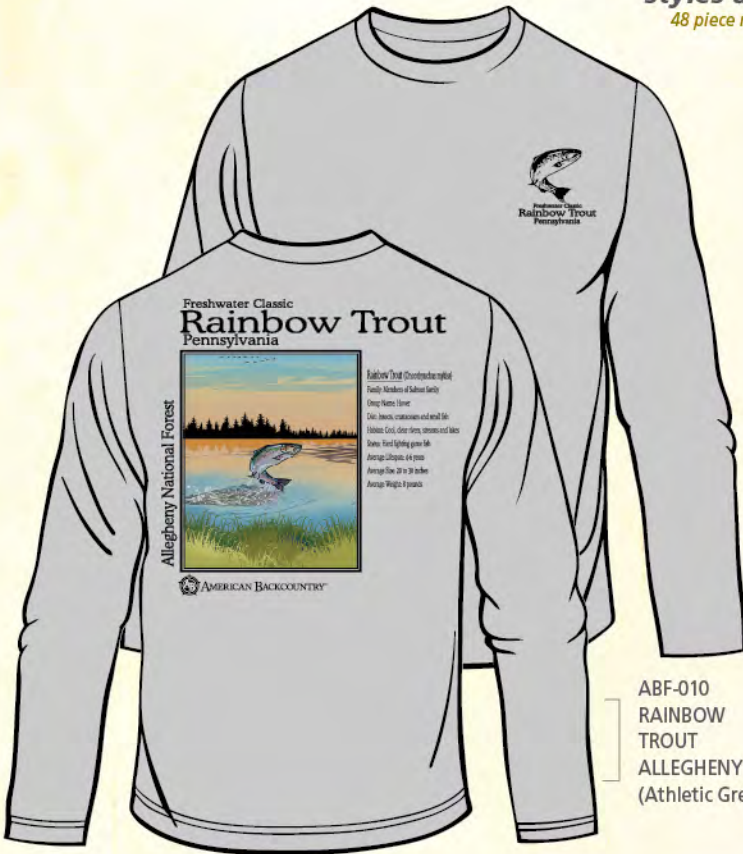

See Pages 48-52 for garment
styles and pricing
48 piece minimum order