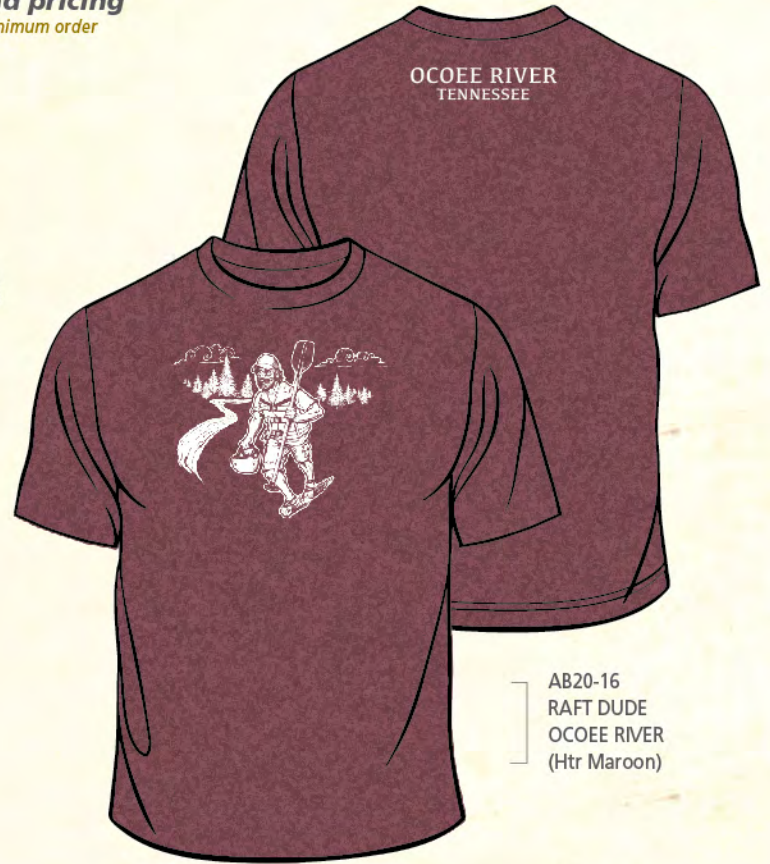

AB19-11
HIKER DUDE
ASHEVILLE, NC
(Black Htr)

AB20-16
RAFT DUDE
OCOEE RIVER
(Htr Maroon)

AB19-17
HIKER GAL
BOULDER, CO
(Htr Navy)

AB19-17
HIKER GAL
ASHEVILLE, NC
(Charcoal)

ALL NEW FORMATS ADAPTABLE TO YOUR DESTINATIONS