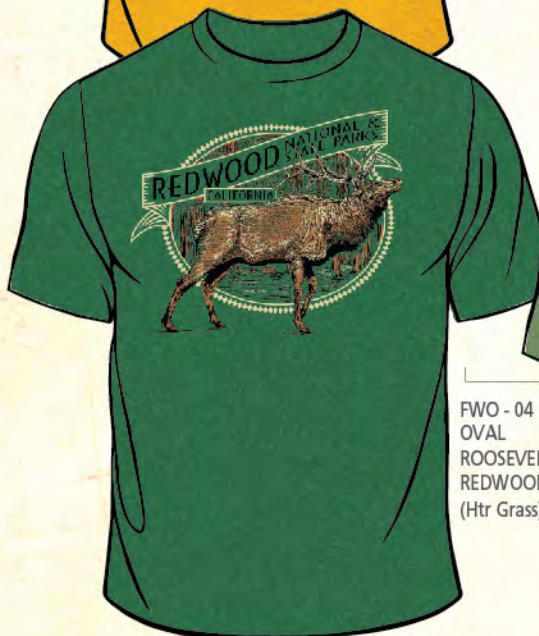

FWO - 01
OVAL BOBCAT
SEQUOIA NP
(Htr Mustard)

FWO - 04
OVAL
ROOSEVELT ELK
REDWOOD NP & SP
(Htr Grass)