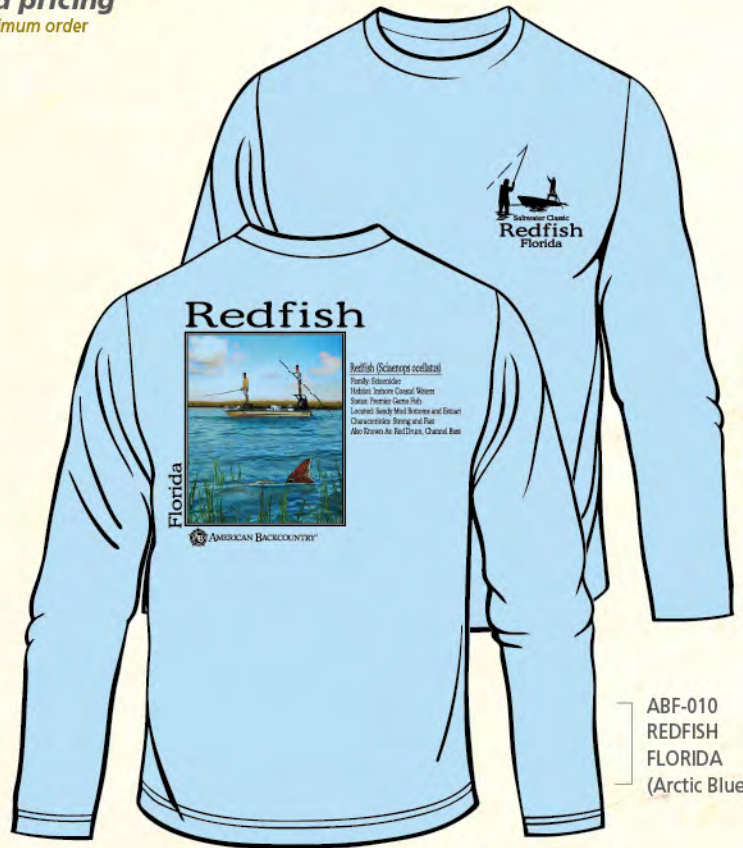

ABF-010
REDFISH
FLORIDA
(Arctic Blue)