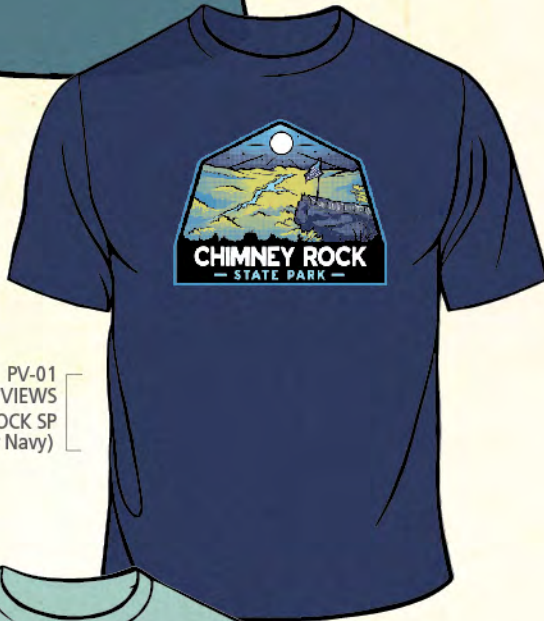

PV-01
PARK VIEWS
CHIMNEY ROCK SP
(Htr Navy)